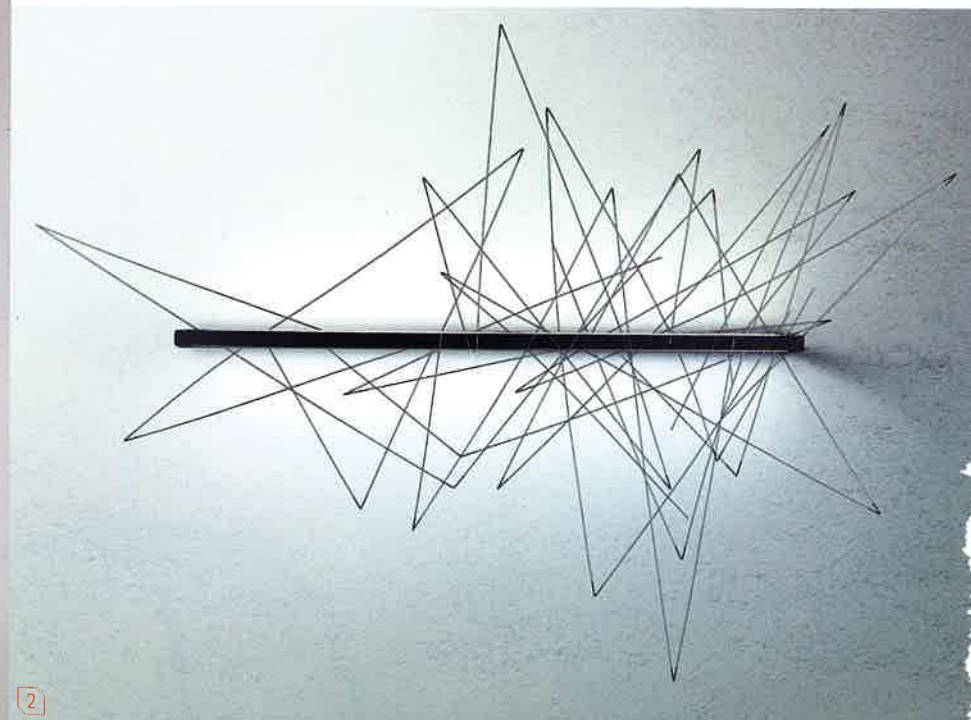

INTERIOR DESIGN[®]

MAY 31
2018

curve-a-licious
spring market tabloid

'round the bend

Look out: curves ahead!

1. Cozy Cuddle chair with polyester-upholstered seat and cushions by Structube. structube.com
2. Tina Nicole's Cruise chair with Tobacco haze-stained alder base and Ultrasuede Sunset upholstery by Nathan Anthony Furniture. nafurniture.com
3. Papillia chair in bronze with tufted velvet upholstery by Achille Salvagni Architetti through Maison Gerard. maison Gerard.com
4. Lono Open armchair in textile, felt, foam rubber, and sintepon by Faina. faina.design
5. Roberto Lazzeroni's Tanya Low chairs in gloss-lacquered cast aluminum with fabric or leather seats by Visionnaire. visionnaire-home.com
6. Paolo Lucidi and Luca Pevere's Paipaï sofa with mechanically soldered steel structure and technical fabric upholstery over foam by Ligne Roset. ligne-roset.com
7. Amalfi upholstered ottoman with solid brass legs by Julian Chichester. us.julianchichester.com
8. Donato chair in solid walnut with linen-cotton upholstery and powder-coated cold-rolled steel base by Bellini Modern Living. bellinimodernliving.com
9. Lucie Koldová's Chips lounge chair in beech with mesh back by Ton. ton.eu
10. Ruder Novak-Mikulić and Marija Ružić's Mela chair in walnut with fabric or leather upholstery by Artisan through Stillfried Wien. stillfried.com ➔

seating

Achille Salvagni
of **Achille Salvagni Atelier**

product Bubbles
standout Onyx globes joyfully mingle with 24-karat gold-plated bronze spheres in this LED sconce, produced in a limited edition of 20. achillesalvagni.com

Kazuhiro Yamanaka
for **Pallucco**

product Graffiti
standout Part kinetic sculpture, part light, the fixture's fully moveable stainless-steel sticks allow for playful expression by the user. Through DDC. ddcnyc.com