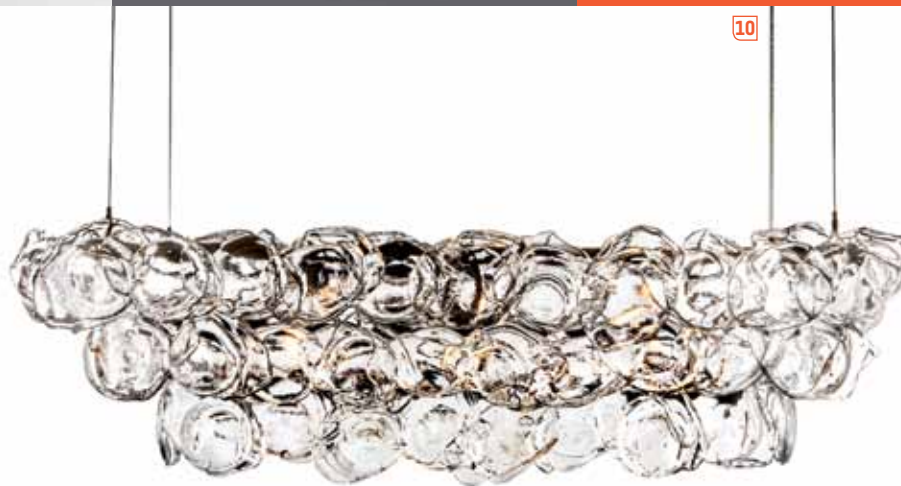

# INTERIOR DESIGN<sup>®</sup>

OCTOBER 31  
2014

over the moon  
*top finds in the galaxy*

**shine on!**  
Bask in a heavenly glow

ESQUE: LINCOLN BARBOUR

- 1. Mandy Shanahan's Frizzante lamp in brass-plated steel with nylon-blend shade by **Phillips Collection**. **circle 696**
- 2. Earring sconce in onyx with cast-bronze frame and patinated-bronze hook by **Achille Salvagni**. **circle 697**
- 3. Flynn Talbot's Latitude lights in powder-coated steel with aluminum cone shade by **Innermost**. **circle 698**
- 4. Perspectives sconce with regular and one-way mirrors by **Atüppertü**. **circle 699**
- 5. Anon Pairot's Zattelite 5 lamp in copper wire by **Schema**. **circle 700**
- 6. Noel pendant in antiqued brass by **Arteriors**. **circle 701**
- 7. Jan Pauwels's Galaxy chandelier in nickel by **Baxter**. **circle 702**

- 8. Armadillo hanging light in brass by **James de Wulf**. **circle 703**
- 9. Continuum sconce in brass and hand-blown glass by **Avram Rusu Studio**. **circle 704**
- 10. Ostrea chandelier in hand-poured glass by **John Pomp Studios**. **circle 705**
- 11. Globe Light table lamp in crystal and Carrara marble by **Lee Broom**. **circle 706**
- 12. Bouclier sconce in bronze by **Jonathan Browning**. **circle 707**
- 13. Water Drop pendants in handblown glass by **Esque Studio**. **circle 708**
- 14. Pentagon pendants in mirrored glass by **AfroditiKrassa**. **circle 709**
- 15. Neil Poulton's Scopas suspension lamp in painted aluminum by **Artemide**. **circle 710** ➔